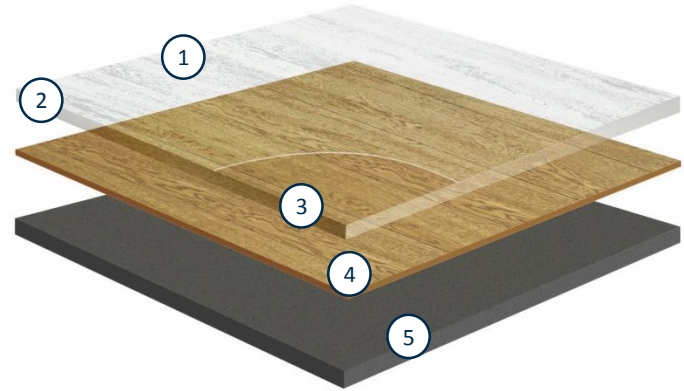

- ① Surface embossing: textures close to real material
- ② PUR treatment for exceptional resistance to abrasion and scratches
- ③ 0.3mm transparent wear layer for traffic resistance
- ④ High definition design replicating the authenticity of natural materials
- ⑤ Core Layer made of PVC and Plasticizer for easy glue down installation